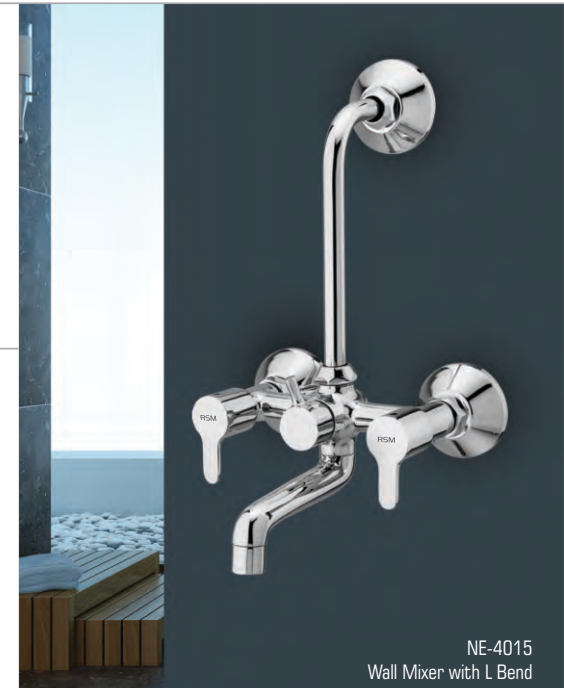

NE-4002
Bib Cock Short Body

NE-4004
Bib Cock Long Body

NE-4005
Angle Cock

Concealed Stop Cock
NE-4007 - 15mm
NE-4008 - 20mm

NE-4001
Pillar Cock

NE-4003
Bib Cock 2 in 1
(Single Handle)

NE-4006
Angle Valve 2 in 1
(Single Handle)

NE-4010
Sink Cock with Swivel Spout

NE-4009
Swan Neck with
Swivel Spout

NE-4011
Sink Mixer with
Swivel Spout

NE-4013
Wall Mixer Non Telephonic

NE-4014
Wall Mixer Telephonic with Crutch

NE-4015
Wall Mixer with L Bend

DE-2012
Centre Hole Basin Mixer
with Swivel Spout

1/2" Quarter Turn Ceramic Disc Foam Flow with Flange

DE-2002
Bib Cock Short Body

DE-2004
Bib Cock Long Body

DE-2005
Angle Valve

Concealed Stop Cock
DE-2007 - 15mm
DE-2008 - 20mm

DE-2001
Pillar Cock

DE-2003
Bib Cock 2 in 1
(Single Handle)

DE-2006
Angle Valve 2 in 1
(Single Handle)

DE-2010
Sink Cock with Swivel Spout

DE-2009
Swan Neck with Swivel Spout

DE-2011
Sink Mixer with Swivel Spout