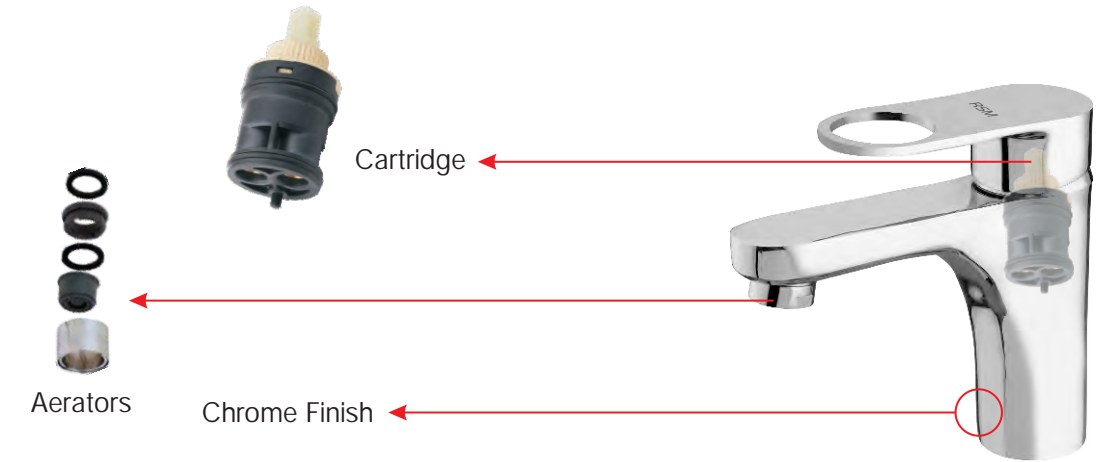

HONEY BRASS

DIE MAKING

MOULDS

CASTING

CHECKING OF CASTING

MACHINING

COPPER CHROME

TESTING

LASER

CARTRIDGES

- The heart of every faucet, the cartridge is responsible for controlling water supply.
- RSM cartridges are 2 lacs cycle tested to give a longer and trouble free operating life of upto 20 years (considering 60-70 operations per day)
- Wide angle of lever provides ultra comfort and flawless, smooth operation
- Our cartridge spindle is made of brass instead of plastic, to avoid breakage
- Works smoothly even at high temperatures (85 degrees) and in various pressure conditions (0.5 - 5 bar)