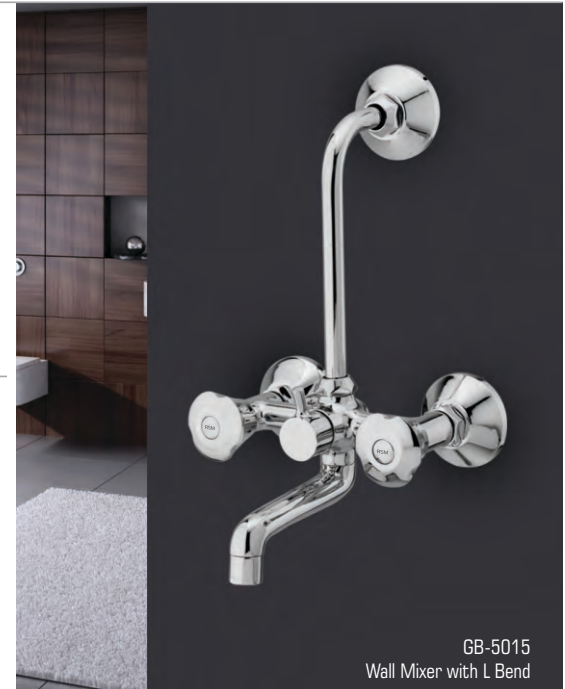

GB-5015
Wall Mixer with L Bend