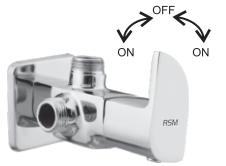

RA-5502
Bib Cock Short Body

RA-5504
Bib Cock Long Body

RA-5505
Angle Valve

Concealed Stop Cock
RA-5507 - 15mm
RA-5508 - 20mm

1/2" Quarter Turn Ceramic Disc Foam Flow with Flange

RA-5501
Pillar Cock

RA-5503 (D)
Bib Cock 2 in 1
(Double Handle)

RA-5503 (S)
Bib Cock 2 in 1
(Single Handle)

RA-5506 (S)
Angle Valve 2 in 1
(Single Handle)

RA-5506 (D)
Angle Valve 2 in 1
(Double Handle)

RA-5512
QT Centre Hole Basin Mixer

RA-5511
Sink Mixer

RA-5513
Wall Mixer Non Telephonic