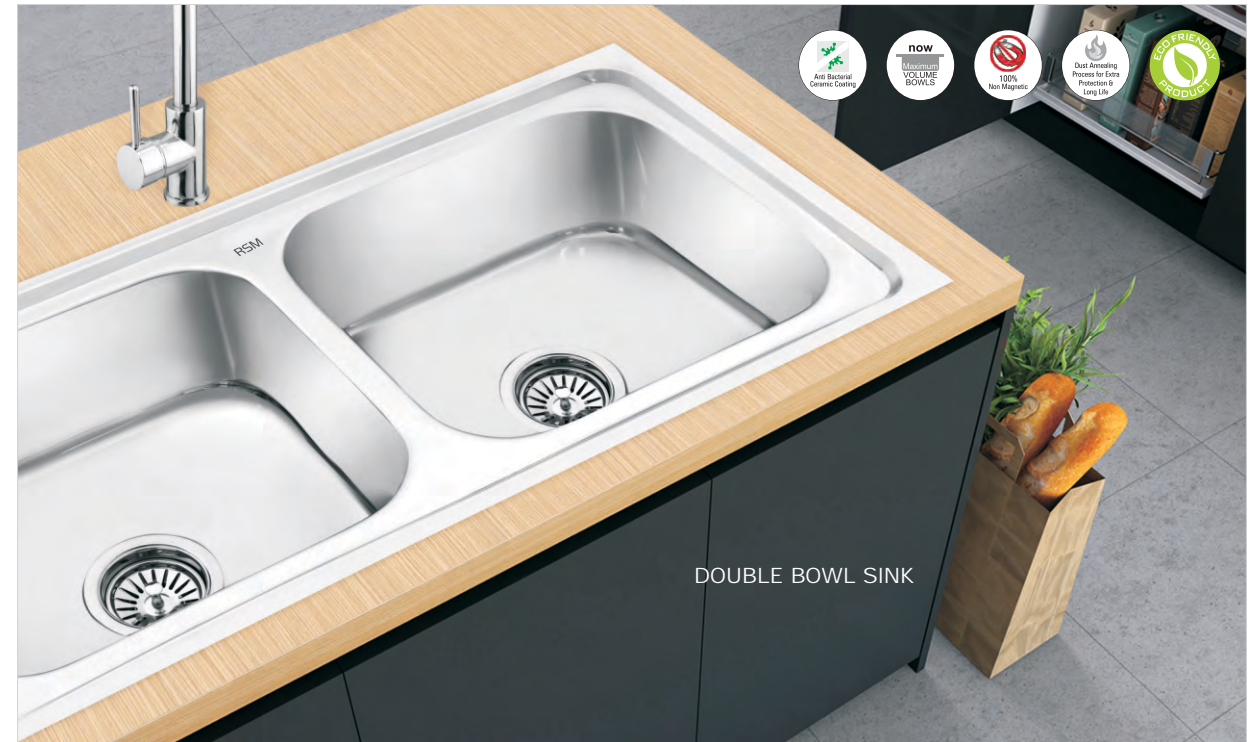

Corner Set Jumbo (Set of 3 Pcs.)	Corner Set Nano (Set of 3 Pcs.)	2 in 1 Tumbler	3 in 1 Tumbler
4 in 1 Shelf	5 in 1 Corner Shelf	16" Delux Shelf	18" Shelf
18" Shelf (Square)	Single Soap Dish (Oval)	Double Soap Dish (Oval)	Set Up Box Stand
Single Soap Dish (Square)	Double Soap Dish (Square)	Towel Ring (Oval)	Towel Ring (Triangle)
Towel Rod	Liquid Soap Dispenser (Square/Oval)		

Why ? ABS

- ➔ Light weight but have more bulk.
- ➔ Cleans easily.
- ➔ 93% transparency rate.
- ➔ Resist dents & impacts.

DOUBLE BOWL SINK